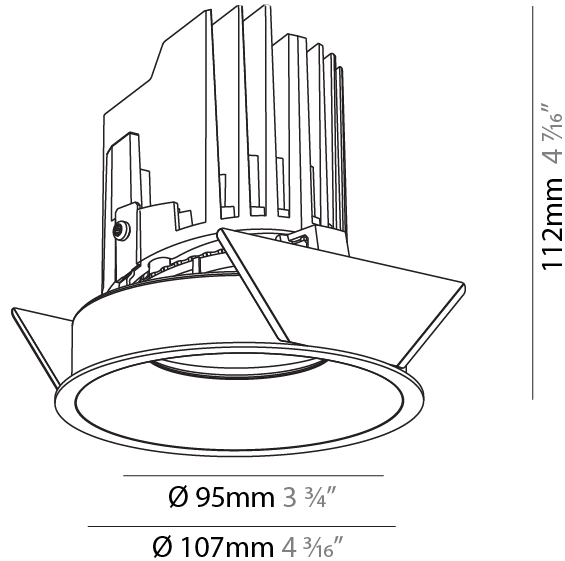

GENERAL

Series: Bioniq
Subseries: Bioniq Round Semi Adjustable
Brand: Prolight
Division: Architectural
Mounting Type: Recessed
Mounting Location: Ceiling
Subcategory: Downlight

PHYSICAL

Shape: Round
Diameter (mm): 107
Diameter (in): 4 3/16
Height (mm): 112
Height (in): 4 7/16
Ceiling Thickness (mm): 10 / 12.5 / 15
Ceiling Thickness (in): 3/8 or 1/2 or 9/16
Min. Recessing Depth (mm): 130
Min. Recessing Depth (in): 5 1/8
Light Distribution: Adjustable / Downlight
Weight (kg): 0.435
Weight (lbs): 0.96
Fixture Finish: SSR / BKV / CWI / CRY / HAB / UFT / ITA / RUA / FTG / MYG / LOD / PUS / FRO / FUP / KIA / POP / BLS / SPG / MEY / GOH / GUM / CHC / COM / ABZ / JAG / OBR / MOS / ROR
Fixture Material: Aluminum Die Cast
Cut-out Measurements: 98mm / 3 7/8"

ELECTRICAL

Lamp Type: LED (Zhaga Standard)
Total Output Wattage (W): 15
Dimming: Dali Dimming
Driver Included: No
Driver Location: Recessed Housing
Driver Type: Constant Current - 120Vac
Housing: See components
Input Voltage (V): 120
Constant Current (MA): 350

LED

Number of LEDs: 1
Color Temperature (°K): Warm Dim
Max. Delivered Lumen (lm): 760
Nominal Lumen (lm): 1140
CRI: >90 CRI
Lamp Life (hrs): 50000

OPTICAL

Reflector: 20 / 40 / 60
Adjustability: Rotational 355°, Tilt 10°

RATINGS AND CERTIFICATIONS

Certified By: Certified for North American Standards
IP rating: IP20