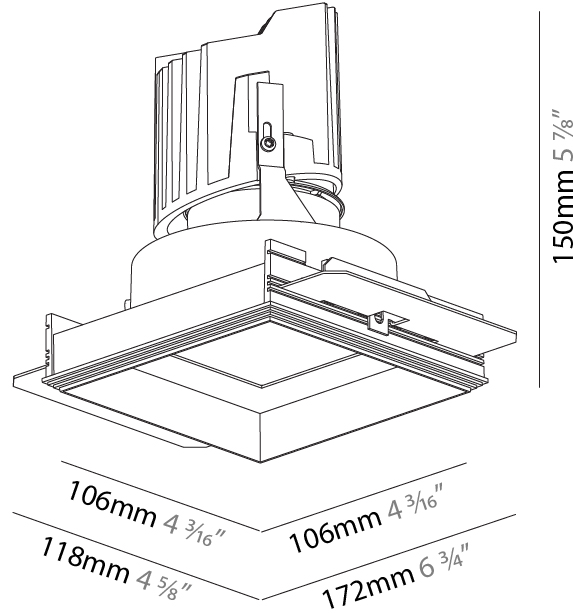

PHYSICAL

Shape: Square
Length (mm): 106
Length (in): 4 ³/₁₆
Width (mm): 106
Width (in): 4 ³/₁₆
Height (mm): 150
Height (in): 5 ⁷/₈
Ceiling Thickness (mm): 10 / 12.5 / 15 / 25
Ceiling Thickness (in): 3/8 or 1/2 or 9/16 or 1
Min. Recessing Depth (mm): 170
Min. Recessing Depth (in): 6 ¹¹/₁₆
Light Distribution: Downlight
Weight (kg): 0.769
Weight (lbs): 1.69
Fixture Finish: SSR / BKV / CWI / CRY / HAB / UFT / ITA / RUA / FTG / MYG / LOD / PUS / FRO / FUP / KIA / POP / BLS / SPG / MEY / GOH / GUM / CHC / COM / ABZ / JAG / OBR / MOS / ROR
Fixture Material: Aluminum Die Cast
Cut-out Measurements: 120mm / 4 3/4" x 120mm / 4 3/4"
Upon Request: Unique Ceiling Thickness

ELECTRICAL

Lamp Type: LED (Zhaga Standard)
Input Wattage (W): 16.5
Total Output Wattage (W): 14.7
Dimming: Dali Dimming
Driver Included: No
Driver Location: Recessed Housing
Driver Type: Constant Current - 120Vac
Driver Class: Class 2
Housing: See Components
Input Voltage (V): 120
Constant Current (MA): 350

LED

Number of LEDs: 1
Max. Delivered Lumen (lm): 770
Nominal Lumen (lm): 1140
CRI: >90 CRI
Lamp Life (hrs): 50000
Upon Request: RGB-W Tunable White Special Color Temperature Special LED

OPTICAL

Reflector: 20 / 40 / 60
Upon Request: Special Beam Angles

RATINGS AND CERTIFICATIONS

Certified By: Certified for North American Standards

IP rating: IP20
Zaneen Company Inc. © 2024, T 1800-388-3382, F 416-247-9319, www.zaneen.com

PROJECT
TYPE
SPECIFIER
QUANTITY
DATE