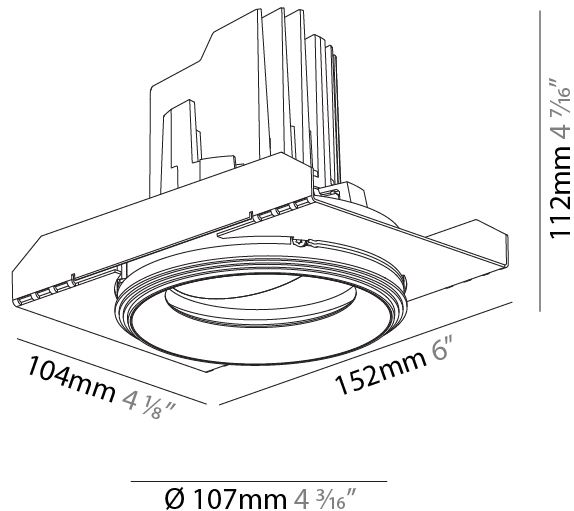

GENERAL

Series: Bioniq
 Subseries: Bioniq Round Adjustable
 Brand: Prolicht
 Division: Architectural
 Mounting Type: Trimless
 Mounting Location: Ceiling
 Subcategory: Downlight

PHYSICAL

Shape: Round
 Diameter (mm): 107
 Diameter (in): 4 3/16
 Height (mm): 112
 Height (in): 4 7/16
 Ceiling Thickness (mm): 10 / 12.5 / 15 / 25
 Ceiling Thickness (in): 3/8 or 1/2 or 9/16 or 1
 Min. Recessing Depth (mm): 130
 Min. Recessing Depth (in): 5 1/8
 Light Distribution: Adjustable / Downlight
 Weight (kg): 0.583
 Weight (lbs): 1.28
 Fixture Finish: SSR / BKV / CWI / CRY / HAB / UFT / ITA / RUA / FTG / MYG / LOD / PUS / FRO / FUP / KIA / POP / BLS / SPG / MEY / GOH / GUM / CHC / COM / ABZ / JAG / OBR / MOS / ROR
 Fixture Material: Aluminum Die Cast
 Cut-out Measurements: Ø111mm/4 3/8"
 Upon Request: Unique Ceiling Thickness

LED

Number of LEDs: 1
 Max. Delivered Lumen (lm): 770
 Nominal Lumen (lm): 1140
 CRI: >90 CRI
 Lamp Life (hrs): 50000
 Upon Request: RGB-W Tunable White Special Color Temperature Special LED

OPTICAL

Reflector: 20 / 40 / 60
 Adjustability: Rotational 355°; Tilt 30°
 Upon Request: Special Beam Angles

RATINGS AND CERTIFICATIONS

Certified By: Certified for North American Standards
 IP rating: IP20

111mm 4 3/8"	130mm 5 1/8"	10 12 1/2 15 25mm 3/8" 1/2" 9/16" 1"	± 30°	355°		
A						

BIONIQ ROUND ADJUSTABLE TRIMLESS