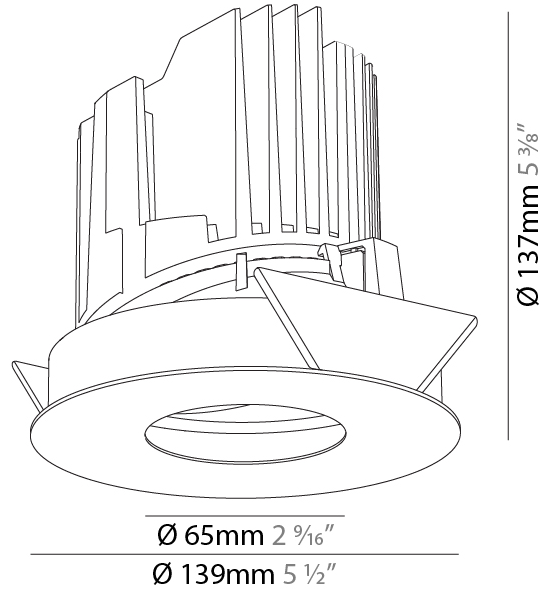

PHYSICAL

Shape: Round
Diameter (mm): 139
Diameter (in): 5 1/2
Height (mm): 126
Height (in): 4 15/16
Ceiling Thickness (mm): 10 / 12.5 / 15
Ceiling Thickness (in): 3/8 or 1/2 or 9/16
Min. Recessing Depth (mm): 140
Min. Recessing Depth (in): 5 1/2
Light Distribution: Adjustable / Downlight
Weight (kg): 0.86
Weight (lbs): 1.9
Fixture Finish: SSR / BKV / CWI / CRY / HAB / UFT / ITA / RUA / FTG / MYG / LOD / PUS / FRO / FUP / KIA / POP / BLS / SPG / MEY / GOH / GUM / CHC / COM / ABZ / JAG / OBR / MOS / ROR
Fixture Material: Aluminum Die Cast
Cut-out Measurements: 130mm / 5 1/8"

ELECTRICAL

Lamp Type: LED (Zhaga Standard)
Input Wattage (W): 13.2 / 16.5
Total Output Wattage (W): 12 / 15
Dimming: Tri-Mode (Non-Dimming and Phase Dimming (120Vac only) and 0-10V Dimming)
Driver Included: No
Driver Location: Recessed Housing
Driver Type: Constant Current - Universal
Housing: See components
Input Voltage (V): 120 - 277
Constant Current (MA): 350

LED

Number of LEDs: 1
Color Temperature (°K): 2700 / 3000 / 3500 / 4000
Max. Delivered Lumen (lm): 810 / 900 / 970 / 990
Nominal Lumen (lm): 960 / 1070 / 1156 / 1180
CRI: >90 CRI
Lamp Life (hrs): 50000

OPTICAL

Reflector°: 10
Adjustability: Rotational 355°; Tilt 30°

RATINGS AND CERTIFICATIONS

Certified By: Certified for North American Standards
IP rating: IP20

PROJECT	_____
TYPE	_____
SPECIFIER	_____
QUANTITY	_____
DATE	_____