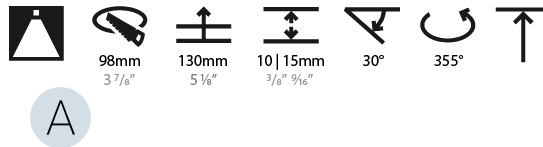

GENERAL

Series: Bioniq
Subseries: Bioniq Square Pinhole
Brand: Prolicht
Division: Architectural
Mounting Type: Recessed
Mounting Location: Ceiling
Subcategory: Downlight

PHYSICAL

Shape: Square
Length (mm): 107
Length (in): 4 ³/₁₆"
Width (mm): 107
Width (in): 4 ³/₁₆"
Depth (mm): 112
Depth (in): 4 ⁷/₁₆"
Ceiling Thickness (mm): 10 / 12.5 / 15
Ceiling Thickness (in): 3/8 or 1/2 or 9/16
Min. Recessing Depth (mm): 130
Min. Recessing Depth (in): 5 ¹/₈"
Light Distribution: Adjustable / Downlight
Weight (kg): 0.463
Weight (lbs): 1.02
Fixture Finish: SSR / BKV / CWI / CRY / HAB / UFT / ITA / RUA / FTG / MYG / LOD / PUS / FRO / FUP / KIA / POP / BLS / SPG / MEY / GOH / GUM / CHC / COM / ABZ / JAG / OBR / MOS / ROR
Fixture Material: Aluminum Die Cast
Cut-out Measurements: 98mm / 3 7/8"

ELECTRICAL

Lamp Type: LED (Zhaga Standard)
Total Output Wattage (W): 15
Dimming: Dali Dimming
Driver Included: No
Driver Location: Recessed Housing
Driver Type: Constant Current - 120Vac
Housing: See components
Input Voltage (V): 120
Constant Current (MA): 350

LED

Number of LEDs: 1
Color Temperature (°K): Warm Dim
Max. Delivered Lumen (lm): 760
Nominal Lumen (lm): 1140
CRI: >90 CRI
Lamp Life (hrs): 50000

OPTICAL

Reflector°: 20 / 40 / 60
Adjustability: Rotational 355°; Tilt 30°

RATINGS AND CERTIFICATIONS

Certified By: Certified for North American Standards
IP rating: IP20