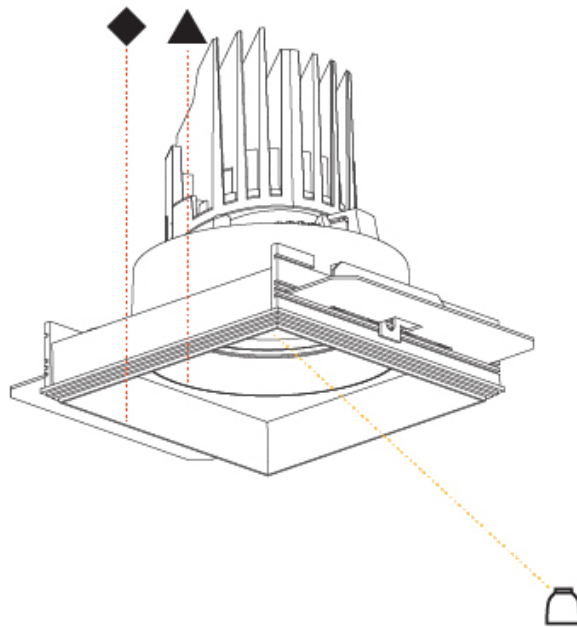

BIONIQ SQUARE ADJUSTABLE TRIMLESS

A35530-

PROJECT _____

TYPE _____

SPECIFIER _____

QUANTITY _____

DATE _____