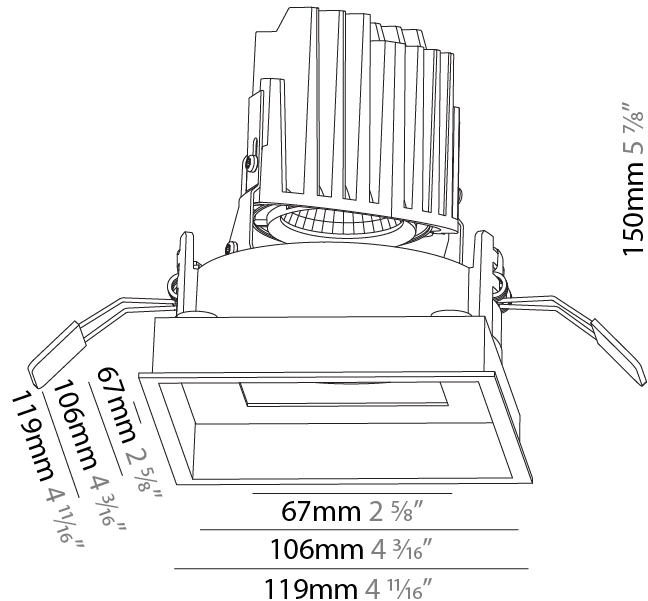

GENERAL

Series: Bioniq
Subseries: Bioniq Square Deep Comfort
Brand: Prolicht
Division: Architectural
Mounting Type: Recessed
Mounting Location: Ceiling
Subcategory: Downlight

PHYSICAL

Shape: Square
Length (mm): 119
Length (in): 4 11/16
Width (mm): 119
Width (in): 4 11/16
Depth (mm): 150
Depth (in): 5 7/8
Ceiling Thickness (mm): 10 / 12.5 / 15
Ceiling Thickness (in): 3/8 or 1/2 or 9/16
Min. Recessing Depth (mm): 170
Min. Recessing Depth (in): 6 11/16
Light Distribution: Downlight
Weight (kg): 0.656
Weight (lbs): 1.45
Fixture Finish: SSR / BKV / CWI / CRY / HAB / UFT / ITA / RUA / FTG / MYG / LOD / PUS / FRO / FUP / KIA / POP / BLS / SPG / MEY / GOH / GUM / CHC / COM / ABZ / JAG / OBR / MOS / ROR
Fixture Material: Aluminum Die Cast
Cut-out Measurements: 114mm / 4 1/2" x 114mm / 4 1/2"

ELECTRICAL

Lamp Type: LED (Zhaga Standard)
Total Output Wattage (W): 15
Dimming: Dali Dimming
Driver Included: No
Driver Location: Recessed Housing
Driver Type: Constant Current - 120Vac
Housing: See components
Input Voltage (V): 120
Constant Current (MA): 350

LED

Number of LEDs: 1
Color Temperature (°K): Warm Dim
Max. Delivered Lumen (lm): 760
Nominal Lumen (lm): 1140
CRI: >90 CRI
Lamp Life (hrs): 50000

OPTICAL

Reflector: 20 / 40 / 60

RATINGS AND CERTIFICATIONS

Certified By: Certified for North American Standards
IP rating: IP20